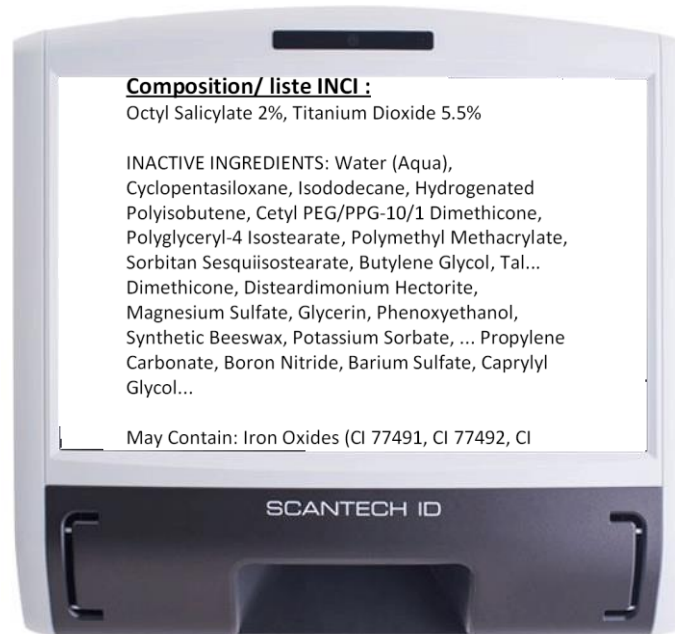

Typical applications

Typical applications

▶ Price checking

Typical applications

- ▶ Wine selector

Typical applications

▶ Nutritional and allergic advisor

GLUTEN FREE

WHEAT FREE

LACTOSE FREE

DAIRY FREE

SUGAR FREE

NUT FREE

EGG FREE

SHELLFISH FREE

Typical applications