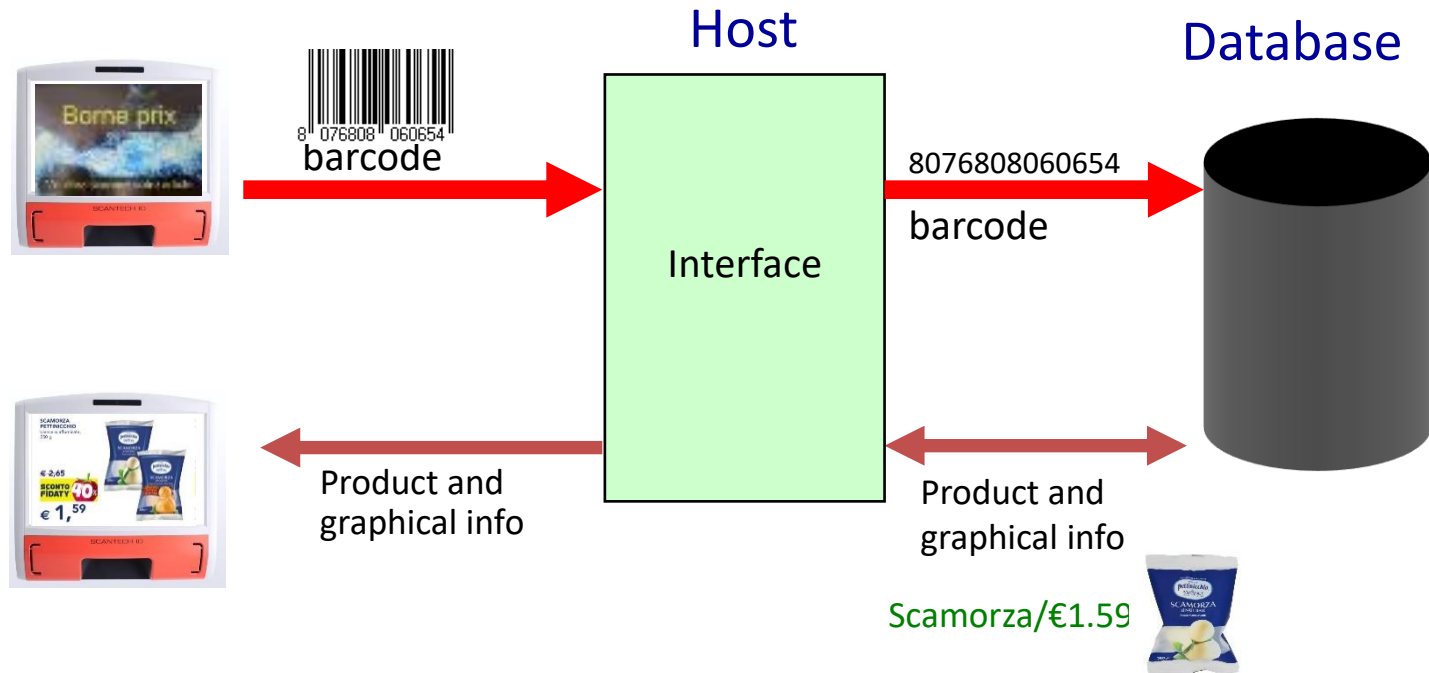

Entry/Exit Gate control:

- Unique I/O to control an access gate

Major Characteristics

Communication

Global Experience

Argentina:

- Carrefour
- Jumbo
- Casino

Belgium: